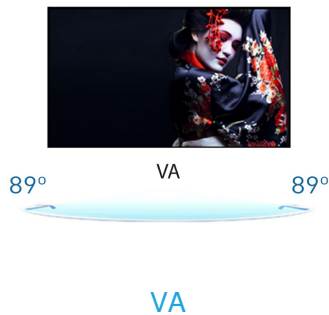

VA panel technology offers higher contrast, darker blacks and much better viewing angles than standard TN technology. The screen will look good no matter what angle you look at it.

A 100Hz refresh rate translates into increased smoothness of the image. This means that flickering is reduced and therefore eye fatigue is also less noticeable. The increased frequency also means smoother transitions between contrasting colours, smoother motion scenes in both movies and gaming, and even reduced mouse cursor flickering.

01 DISPLAY CHARACTERISTICS

Design	3-side borderless
Diagonal	23.8", 60.5cm
Panel	VA matrix, matte finish
Native resolution	1920 x 1080 @100Hz (2.1 megapixel Full HD)
Aspect ratio	16:9
Panel brightness	250 cd/m ²
Static contrast	4000:1
Advanced contrast	80M:1
Response time (MPRT)	1ms
Viewing zone	horizontal/vertical: 178°/178°, right/left: 89°/89°, up/down: 89°/89°
Colour support	16.7mIn (sRGB: 96%; NTSC: 72%)
Horizontal Sync	30 - 110kHz
Viewable area W x H	527 x 296.5mm, 20.7 x 11.7"
Pixel pitch	0.275mm
Colour	matte, black